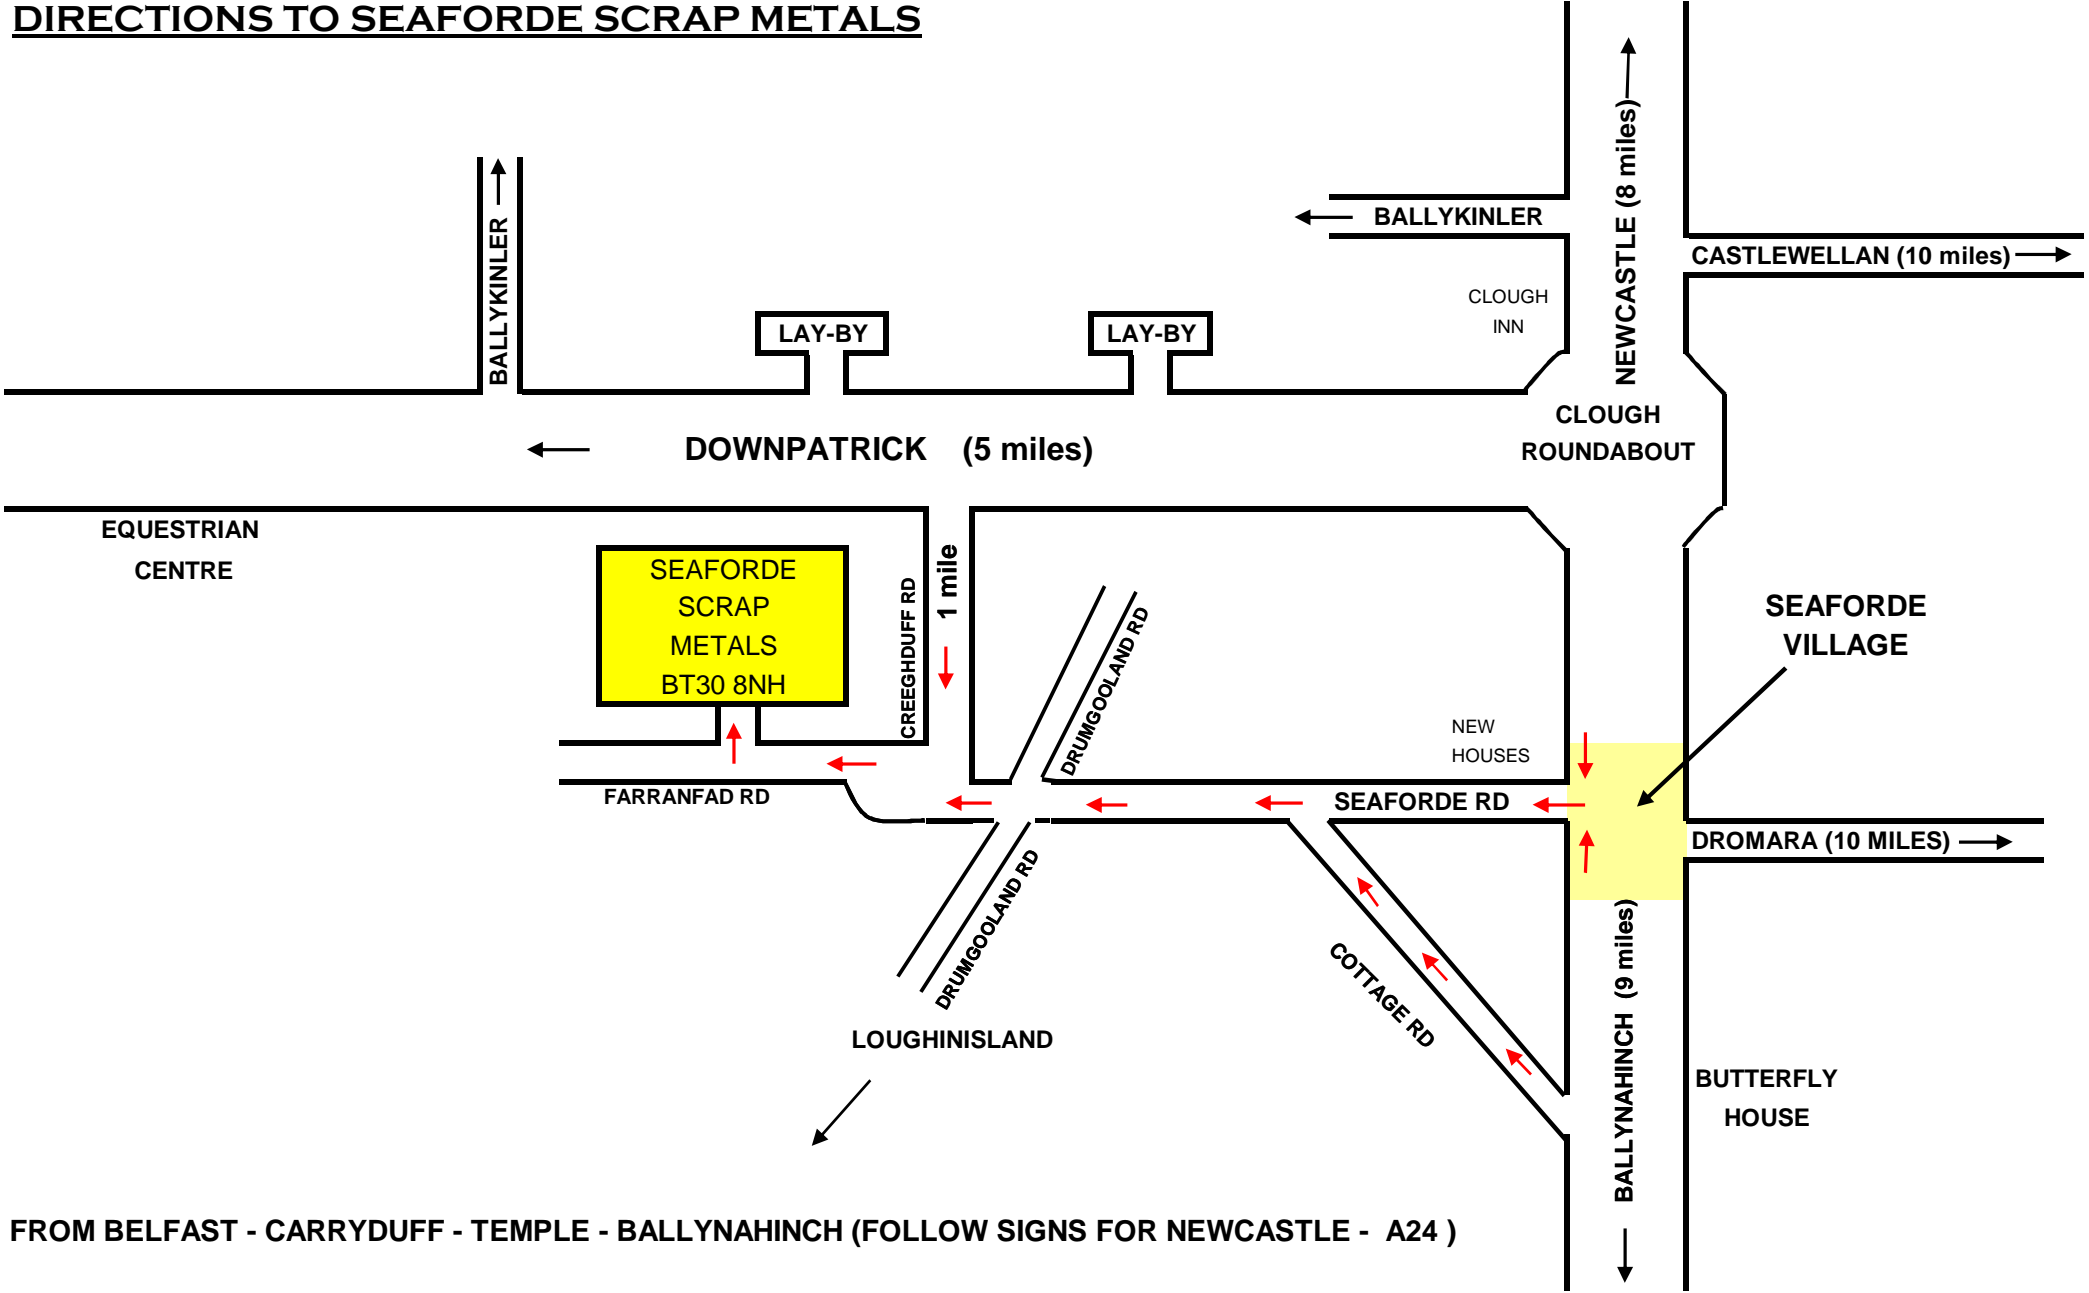

DIRECTIONS TO SEAFORDE SCRAP METALS

FROM BELFAST - CARRYDUFF - TEMPLE - BALLYNAHINCH (FOLLOW SIGNS FOR NEWCASTLE - A24)

FROM NEWRY - MAYOBRIDGE - HILLTOWN - KILCOO - CASTLEWELLAN (FOLLOW SIGNS FOR DOWNPATRICK - A25 - DO NOT FOLLOW SIGNS FOR RATHFRILAND)